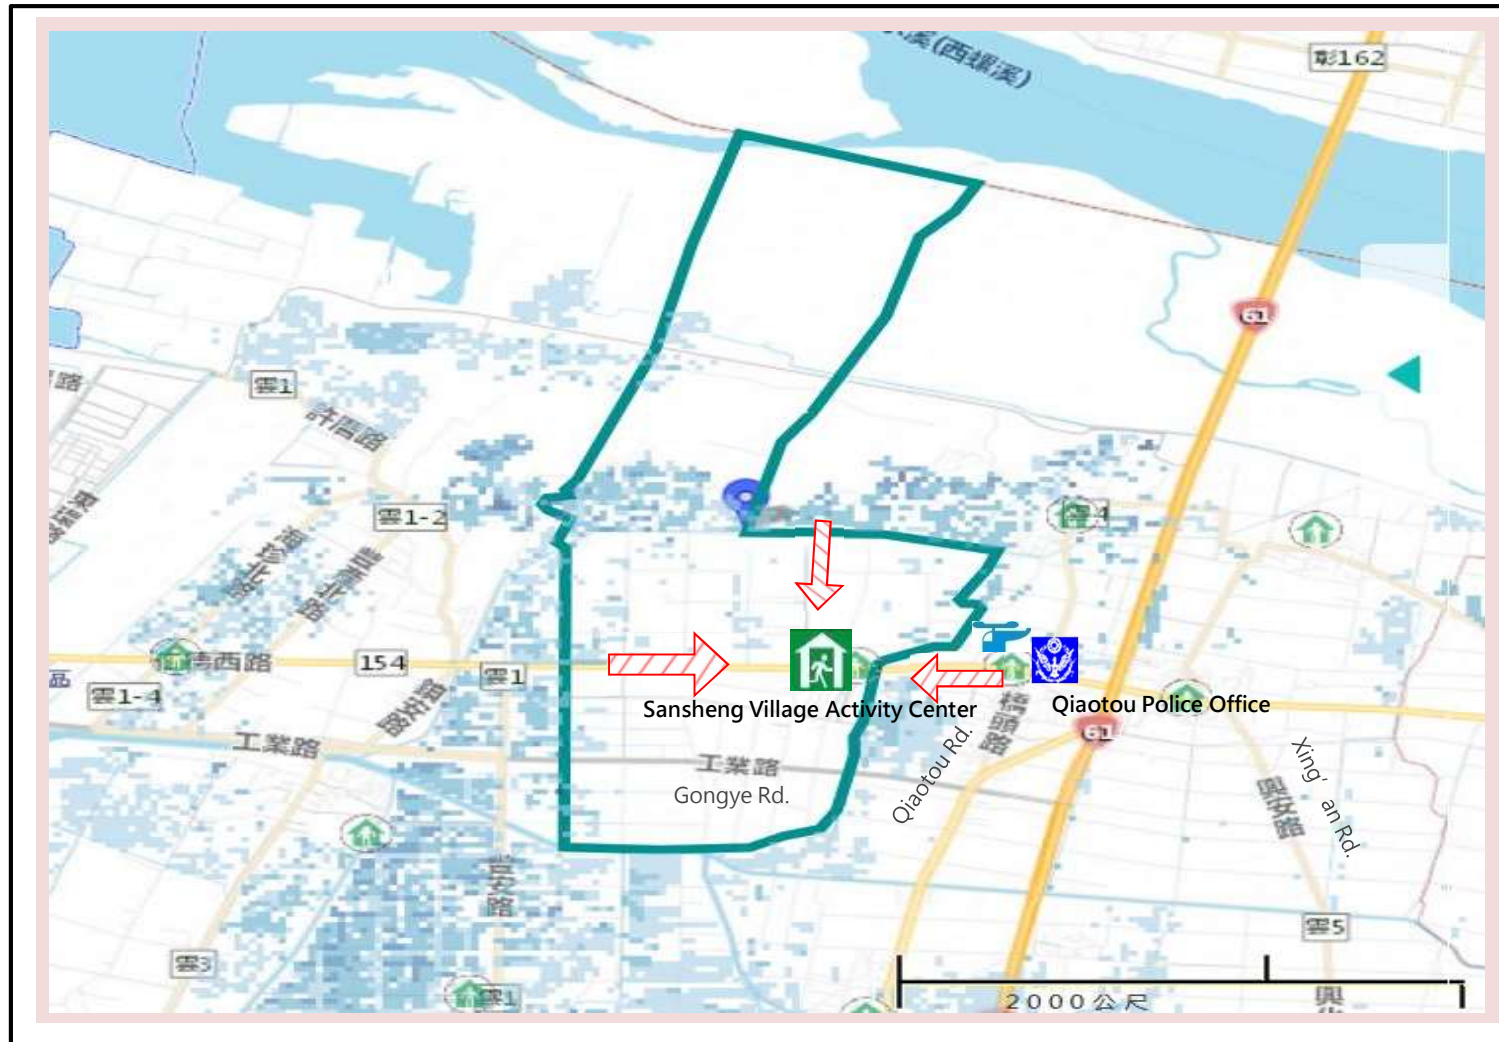

### Evacuation Shelter

Shelter: Sansheng Village Activity Center

Accommodate: 100 people

Address: No. 26, Sec. 1, Rende W. Rd., Mailiao Township

TEL: 05-6932033

Made by Mailiao Township Office,  
July 2023