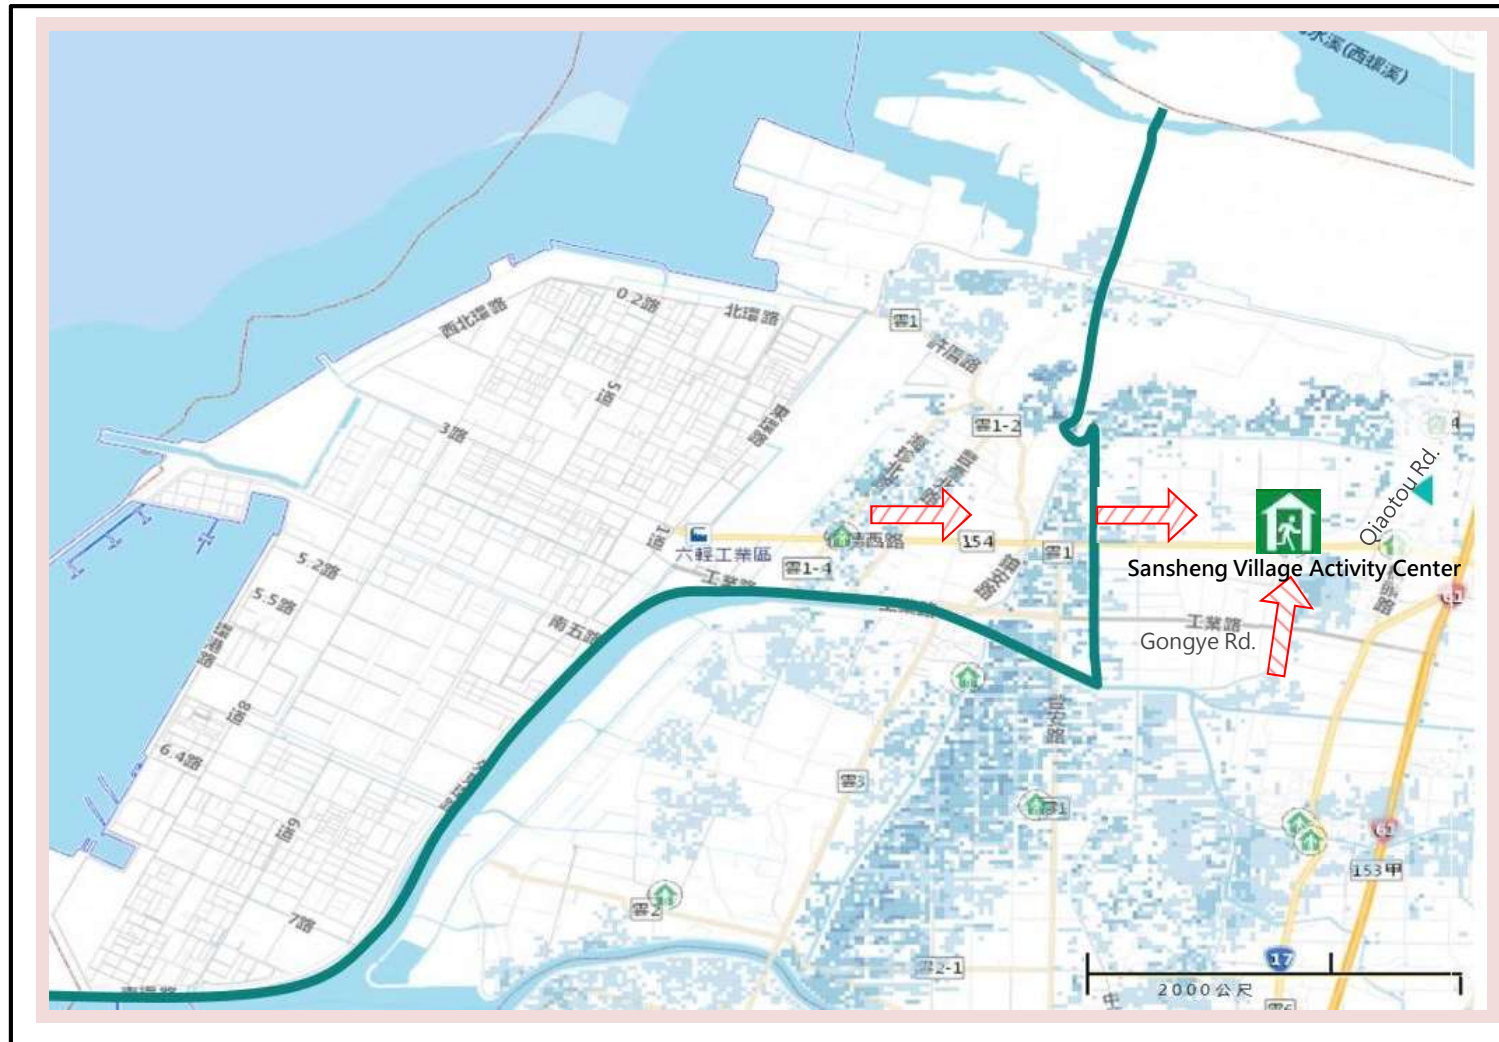

### Evacuation Shelter

Shelter: Sansheng Village Activity Center 

Accommodate: 100 people

Address: No. 26, Sec. 1, Rende W. Rd., Mailiao Township

TEL: 05-6932033

Made by Mailiao Township Office,  
July 2023

Legend	Administrative Boundary	Labelling	Facility	Flood Potential (500mm/24hr)
	 Village Boundary	 Evacuation Route	 Indoor Evacuation Shelter	 0.5-1.0 m
	 Shelter for Flood	 Emergency Operation Center, EOC	 1.0-2.0 m	
			 2.0-3.0 m	
			 >3.0 m	