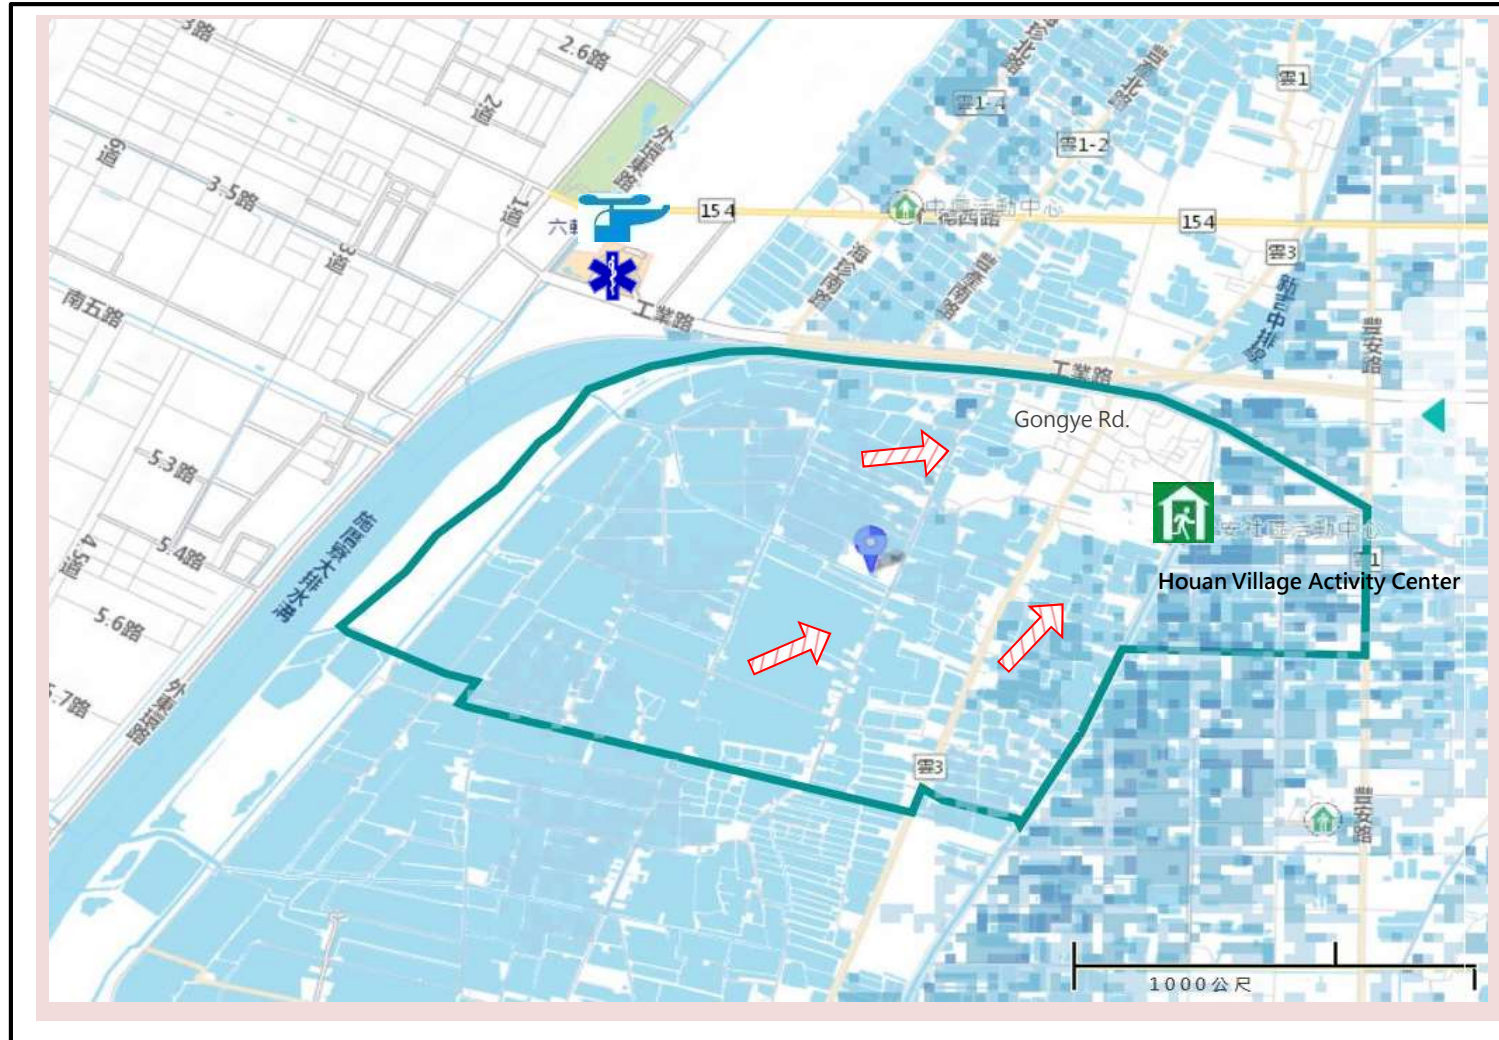

### Evacuation Shelter

Shelter: **Houan Village Activity Center** 

Accommodate: **62** people

Address: **No. 163, Hou'an, Mailiao Township**

TEL: **05-6932809**

Made by Mailiao Township Office,  
July 2023

Legend	Administrative Boundary	Labelling	Facility	Flood Potential (500mm/24hr)
	 Village Boundary	 Evacuation Route	 Indoor Evacuation Shelter	 0.5-1.0 m
	 Shelter for Flood	 Emergency Operation Center, EOC	 1.0-2.0 m	
			 2.0-3.0 m	
			 >3.0 m	