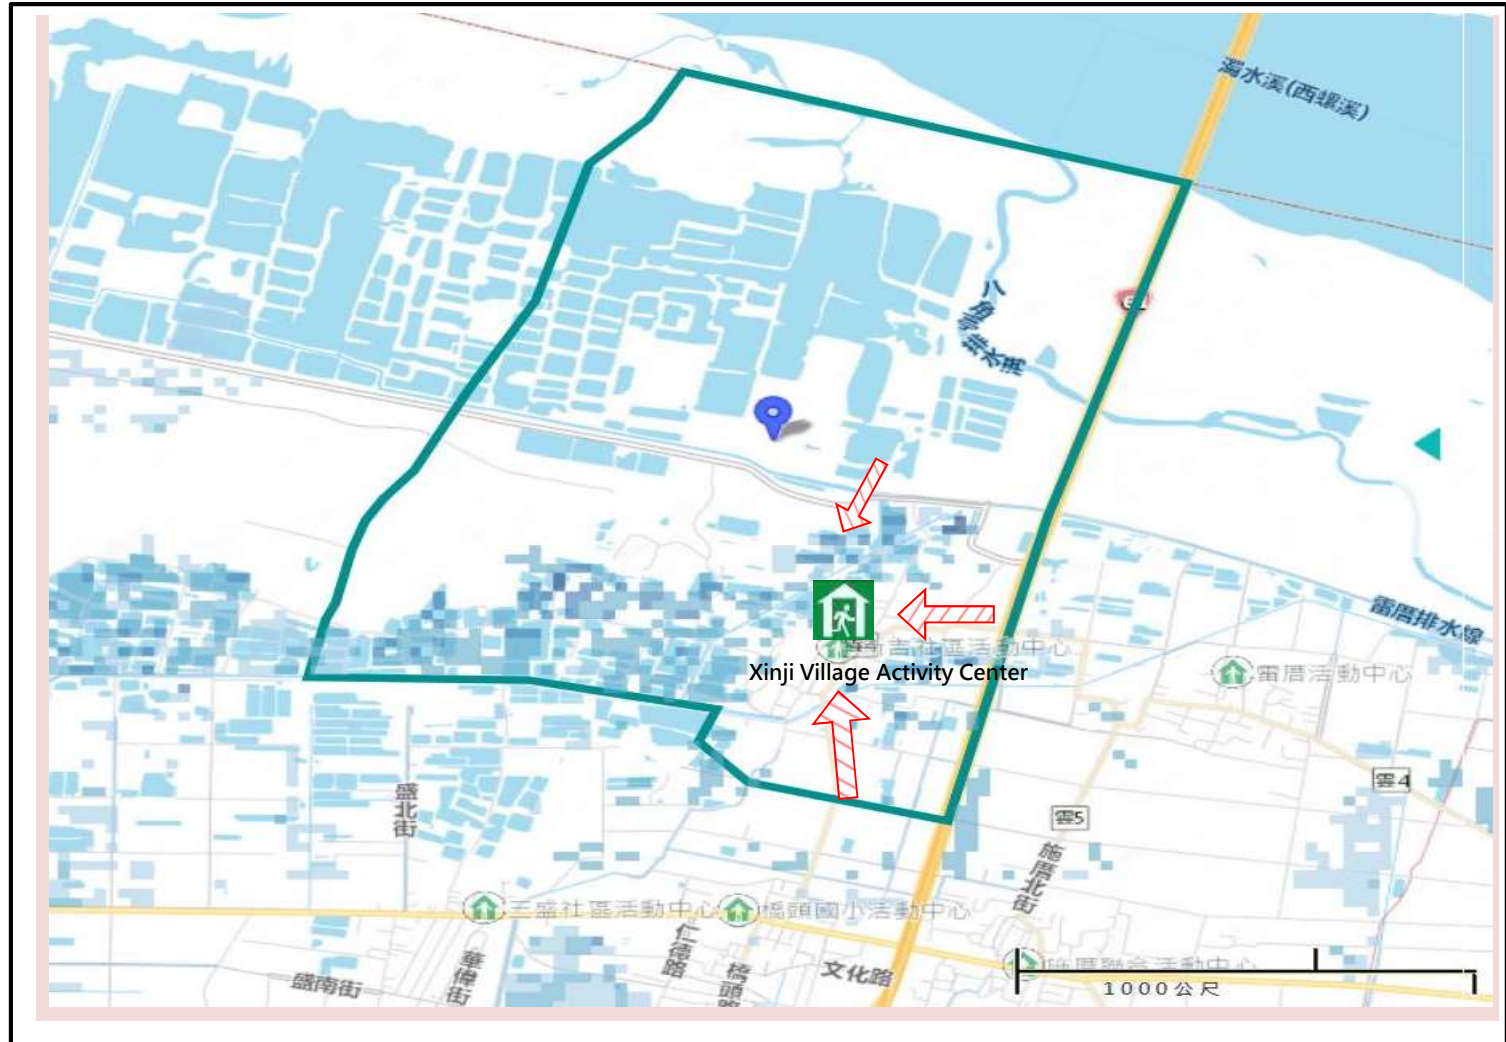

Floods

Evacuation Map of Xinji Village, Mailiao Township, Yunlin County

Disaster Prevention Information

Administration Zone

Population : 1,424 people

Emergency notification

Mailiao Township Emergency Operation Center (EOC)
 TEL: 05-6938911
 Chief of Village: JIN-CUI ZHONG, (鍾錦琴)
 Mobile: 0933-569-675
 Ciaotou Police Office
 TEL: 05-6911007
 North Five Fire Department
 TEL: 05-6914939

Evacuation Principle

Floods: Vertical refuge. People live in lowlands go to shelters.

Evacuation Shelter

Shelter: Xinji Village Activity Center 
 Accommodate: 30 people
 Address: No. 69-1, Xinji, Mailiao Township
 TEL: 05-6912945

Made by Mailiao Township Office,
 July 2023

Legend	Administrative Boundary	Labelling	Facility	Flood Potential (500mm/24hr)
	 Village Boundary	 Evacuation Route	 Indoor Evacuation Shelter	 Emergency Operation Center, EOC
	 Shelter for Flood			 1.0-2.0 m
				 2.0-3.0 m
				 >3.0 m