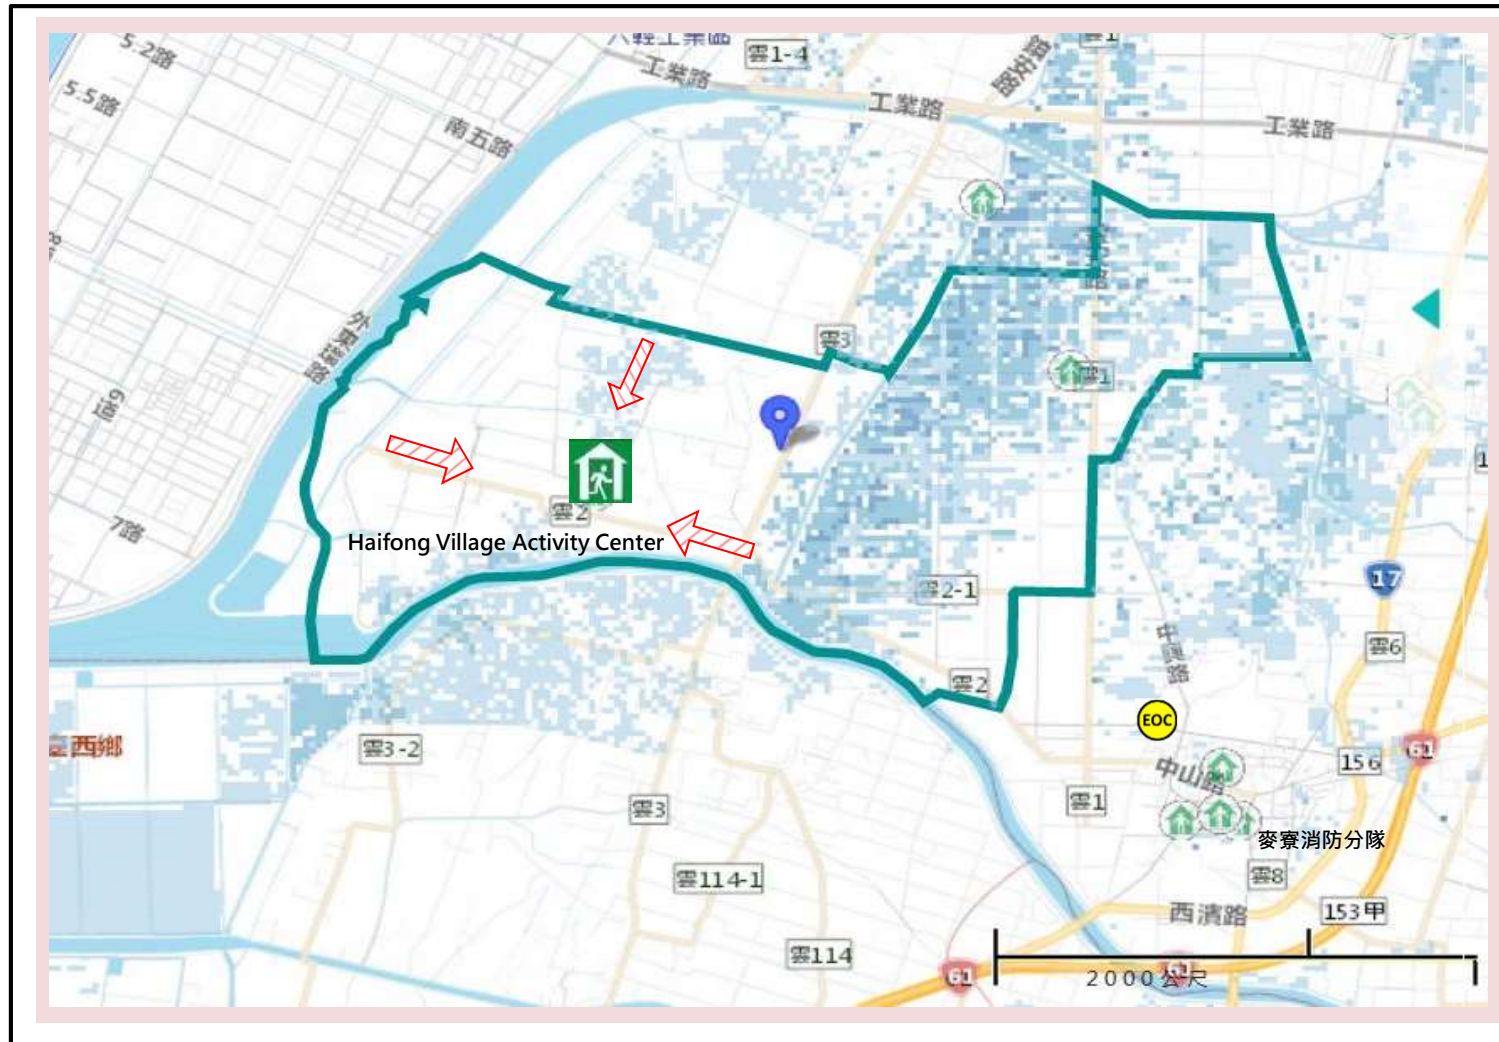

### Evacuation Shelter

Shelter: Haifong Village Activity Center 

Accommodate: 80 people

Address: No. 62, Zhonghe, Mailiao Township

TEL: 05-6932840

Made by Mailiao Township Office,  
July 2023

Legend	Administrative Boundary	Labelling	Facility	Flood Potential (500mm/24hr)
	 Village Boundary	 Evacuation Route  Shelter for Flood	 Indoor Evacuation Shelter  Emergency Operation Center, EOC	 0.5-1.0 m  1.0-2.0 m  2.0-3.0 m  >3.0 m